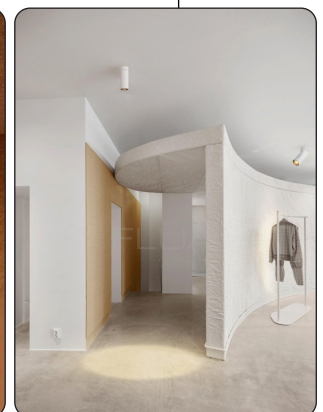

+ IP 20

LOA

5 YRS

ldt

PHYSICAL DATA

FEATURES

- Material: Stainless Steel
- The ORIAN is a simple, yet elegant downlight, suitable for a variety of applications
- TRIAC dimming
- Adjustable

MOUNTING

Surface

APPLICATION AREAS

Indoor, Commercial, Residential, Retail, Hospitality

OPTIONS & ACCESSORIES

- The ORIAN family offers both surface and recessed options in the following wattages: 9.3W, 13.1W, 20.7W and 30W

TECHNICAL DATA

LF224919EDT

LAMP	LED
TOTAL POWER (W)	20W
SYSTEM OUTPUT (LM)	119LM
CCT (K)	2700 / 3000 / 4000K
CRI (Ra)	80
BEAM ANGLE	17° / 25° / 35°

OPERATING VOLTAGE-VAC	220-240V
SOURCE POWER (W)	20.7W
SOURCE OUTPUT (LM)	177LM
CURRENT (MA)	500MA
DIMMING RANGE	30-100%
FLICKER FREQUENCY	124HZ / 0.22%
DIMENSIONS	D:φ72 x H:157mm

1. CD / KLM
2. C0 - C180
   - C90 - C270

E&OE MAY OCCUR

Lights By Linea
Since (1990)

Cape Town | 48 Marine Dr, Paarden Eiland | T: +27 21 511 6116
info@lightsbylinea.com | www.lightsbylinea.com