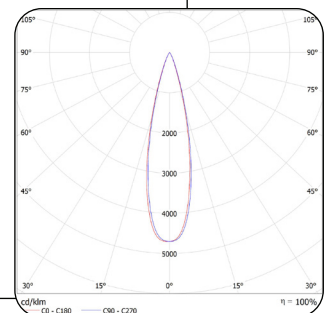

1. CD / KLM
2. C0 - C180
   - C90 - C270